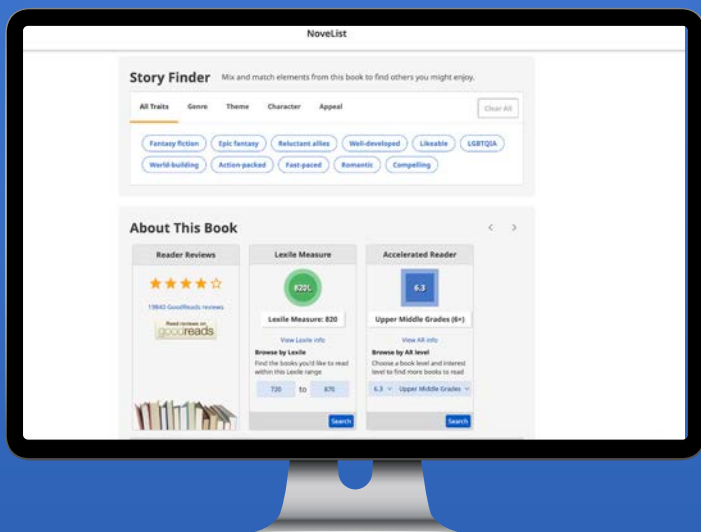

NoveList Select

The next read,
guaranteed!

Power up your catalog records!

NoveList Select supercharges individual book records in library catalogs. Powered by the incredible metadata in NoveList, readers can find their next favorite read within their catalog searches.

NoveList Select Analytics Dashboard

More than results: Make data-based decisions about your collection.

Love data and proud of it? We're here to help. There are two categories to aid your staff in monitoring collection usage:

- ✓ **Reader Engagement** provides measures of engagement, as well as more focused measures of interaction within your catalog, including views and clicks. You can nerd out with multiple charts that slice and dice your data or get a top-line view.
- ✓ **Reader Insights** provides a detailed analysis of NoveList Select's views data. You can get insight into what titles, authors, and series are most popular with your readers. Using the Reader Engagement and Reader Insight tools, your staff can monitor your collection's activity in real time.