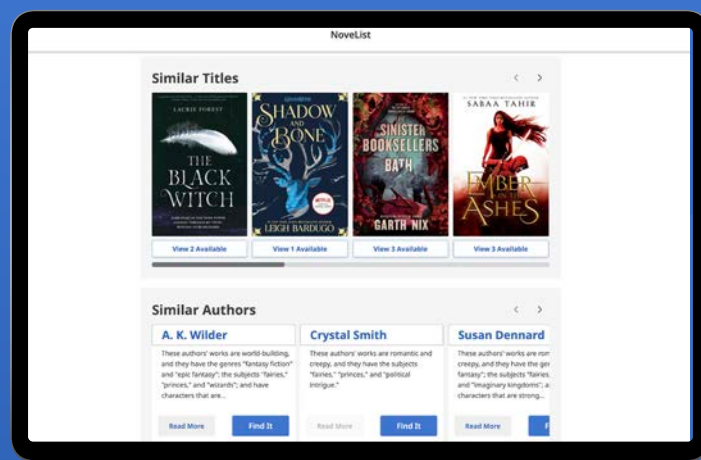

Brought to
you by the
book experts
at NoveList.

- ✓ **Human experts behind every recommendation.** NoveList is all about connecting readers with books that are right for them. We've been delivering book recommendations for more than 30 years. Human experts are behind every decision, curating data elements, and providing reasons why a book is recommended.
- ✓ **We explain *why* a recommendation is made — something no other service offers.** Our popular "reason why" language, written and signed by our book experts, helps readers decide if a book, author, or series will be right for them. No more dead-end searches — just satisfied readers. Our job is to support the joy that reading brings to people.
- ✓ **Finding the perfect fit just got easier!** Does NoveList Select filter to a collection? Yes, it does! You can choose whether NoveList Select filters for just the titles in your collection. And we've got your back when it comes to student readers. With Accelerated Reader levels and Lexile measures, finding books that are a great match is easier.
- ✓ **Exclusive features are included.** Story Finder, the much-loved story elements mixer in NoveList Select, helps readers discover titles they may never have found before, based on the aspects of a book that mean the most to them. The "On The Shelf" feature can be added at no cost for real-time availability (**works with most ILSS**).